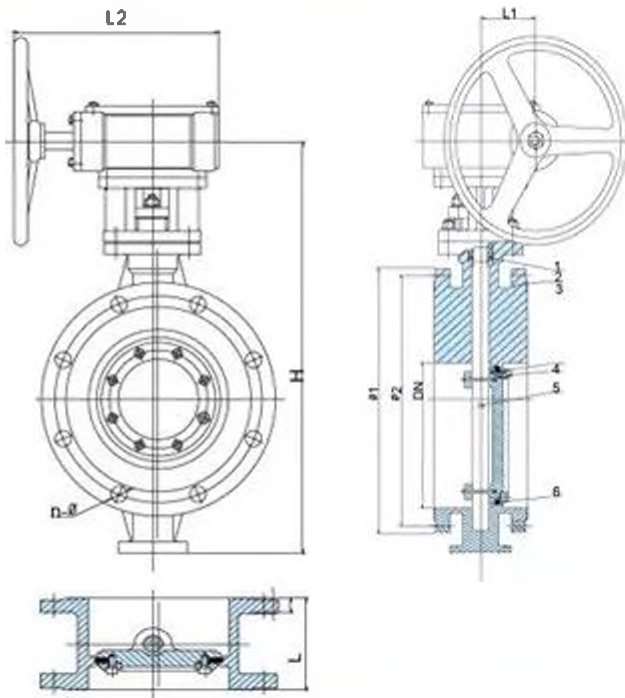

Metal Seated Eccentric Butterfly Valve (Flange Type)