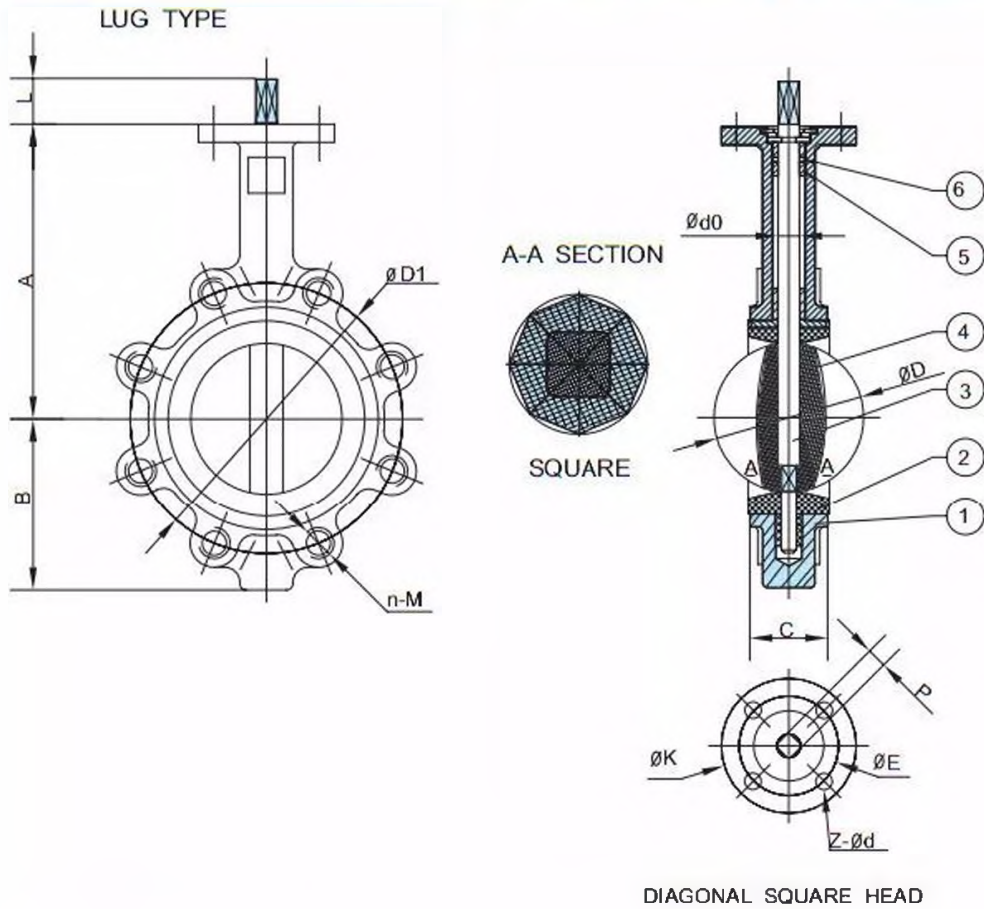

Lug Butterfly Valve(Through Shaft Without Pin)

STANDARD MATERIALS OF MAIN PARTS

NO.	PART	MATERIAL
1	Body	Cast Iron, Ductile Iron, Stainless Steel
2	Seat	EPDM, NBR, Viton
3	Shaft	Stainless Steel 416, 316, 304
4	Disc	DI+NI, CF8, CF8M
5	Bushing	PTFE
6	O Ring	NBR

DIMENSIONS

SIZE		A	B	C	D	L	d0	P	UPPER FLANGE			ANSI 150		DIN PN10	
in	DN								K	E	z-d	D1	n-M	D1	n-M
2	50	161	80	42	52.6	32	14.3	11	90	70	4-9	120.5	4-5/8"	125	4-M16
2-1/2	65	175	89	44.7	64.5	32	14.3	11	90	70	4-9	139.5	4-5/8"	145	4-M16
3	80	181	95	45.2	78.8	32	14.3	11	90	70	4-9	152.5	4-5/8"	160	4-M16
4	100	200	114	52.1	104	32	15.77	11	90	70	4-9	190.5	8-5/8"	180	8-M16
5	125	213	127	54.4	123.3	32	18.92	14	90	70	4-9	216	8-3/4"	210	8-M16
6	150	226	139	55.8	155.6	32	18.92	14	90	70	4-9	241.5	8-3/4"	240	8-M20
8	200	260	175	60.6	202.5	45	22.1	17	125	102	4-12	298.5	8-3/4"	295	8-M20
10	250	292	203	65.6	250.5	45	28.45	22	125	102	4-12	362	12-7/8"	350	12-M20
12	300	337	242	76.9	301.6	45	31.6	22	140	102	4-12	432	12-7/8"	400	12-M20
14	350	368	267	76.5	333.3	45	31.6	22	140	102	4-12	476	12-1"	460	16-M20
16	400	400	309	86.5	389.6	51.2	38	24	197	140	4-18	540	16-1"	515	16-M24
18	450	422	328	105.6	440.5	51.2	42.86	27	197	140	4-18	578	16-11/8"	565	20-M24
20	500	480	361	131.8	491.6	64.2	45.72	36	197	140	4-18	635	16-11/8"	620	20-M24
24	600	562	459	152	592.5	70.2	53.98	36	276	165	4-23	749.5	20-11/4"	725	20-M27