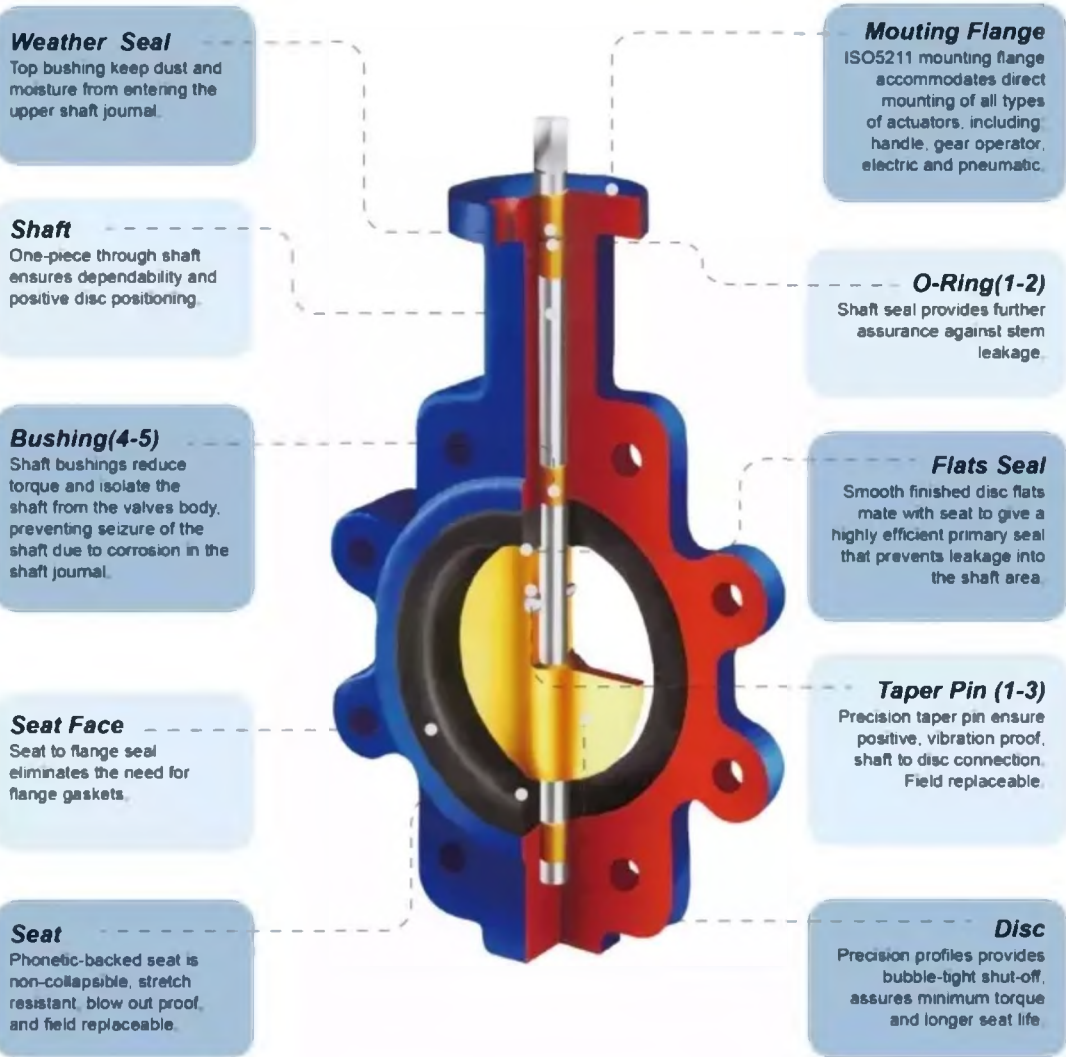

Lug Butterfly Valve Pn10 JIS10k ANSI150

Product Description

Material List:

Part Name	Material
Body	CI/DI/WCB/SS
Disc	DI/ALB/WCB/MONEL/CF8/CF8M
Stem	SS416/SS304/SS316/WCB
Seat	EPDM/BUNA/NBR/NR/PTFE/HYPALON/VITON/NEOPRENE