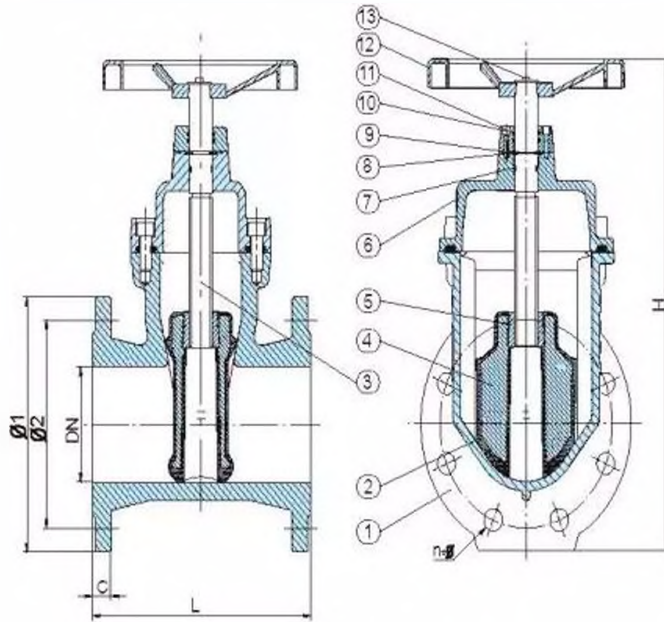

HS Code: 84818040

Type: Direct-acting

Connection Form: Flange

Payment Terms: L/C, T/T

Actuator: Electric

Usage: Regulation, Safety, Emptying

Size: Dn50-900 2"-35"

50mm-900mm

Trademark: TFW

Origin: Tianjin China

Media: Water

Material: Cast Iron

Pressure: Low Pressure

Product Description

STANDARD MATERIAL OF MAIN PARTS

NO.	PART	MATERIAL
1	Body	Cast Iron, Ductile Iron, Carbon Steel, Stainless Steel
2	Seat	NBR,EPDM, Viton,Neoprene,HYPALON,Silicon
3	Shaft	Stainless Steel416,316,304
4	Disc	Ductile Iron+Ni,CF8,CF8M,Bronze
5	Pin	Cast iron
6	Bushing	PTFE,Bronze
7	O-Ring	NBR,EPDM

Non-Rising Stem Gate Valve With Changeable O-Ring (DIN3202-F4)

TECHNICAL DATA

NOMINAL DIAMETER		DN40-DN500	mm
NOMINAL PRESSURE		1.6	
TESTING PRESSURE	SHELL TEST	2.4	Mpa
	SEALING TEST	1.76	

STANDARD MATERIALS OF MAIN PARTS

SIZE	DN	L	H	DIN PN10/16			C
				Ø1	Ø2	N'Ø	
DN40	Ø40	140	285	Ø150	Ø110	4-Ø18	17
DN50	Ø50	150	300	Ø165	Ø125	4-Ø18	18
DN65	Ø65	170	345	Ø185	Ø145	4-Ø18	18
DN80	Ø80	180	390	Ø200	Ø160	4/8-Ø18	18
DN100	Ø100	190	430	Ø220	Ø180	8-Ø18	19
DN125	Ø125	200	510	Ø250	Ø210	8-Ø18	19
DN150	Ø150	210	565	Ø285	Ø240	8-Ø22	19
DN200	Ø200	230	680	Ø340	Ø295	8/12-Ø22	22
DN250	Ø250	250	820	Ø395/Ø405	Ø350/Ø355	12-Ø23/Ø26	22
DN300	Ø300	270	930	Ø445/Ø460	Ø400/Ø410	12-Ø23/Ø26	26
DN350	Ø350	290	1020	Ø505/Ø520	Ø460/Ø470	16-Ø23/Ø26	30
DN400	Ø400	310	1100	Ø656/Ø580	Ø515/Ø525	16-Ø26/Ø30	30
DN500	Ø500	350	1250	Ø670/Ø715	Ø620/Ø650	20-Ø26/Ø33	32