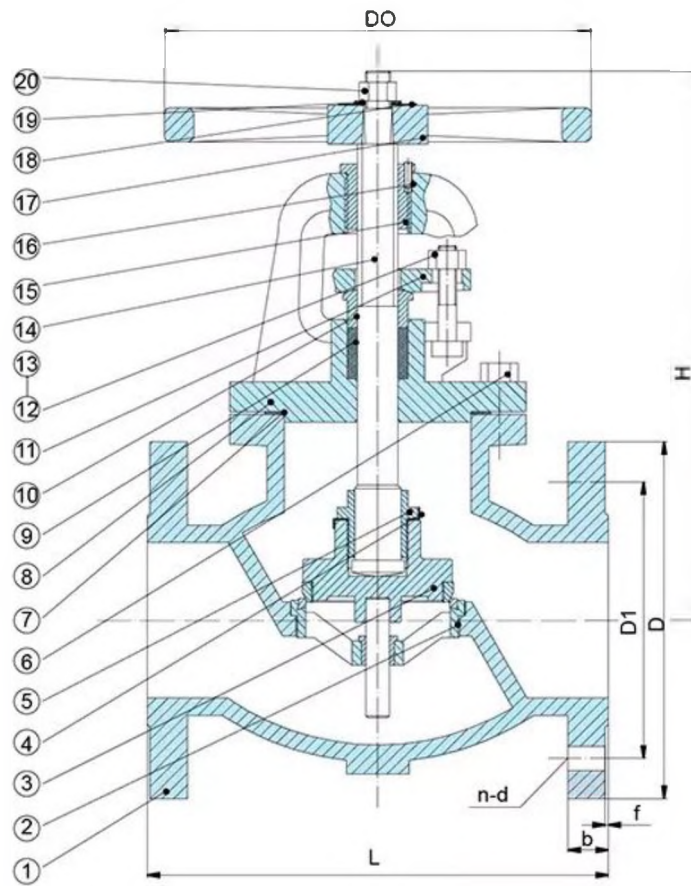

Cast Iron Flanged Type Globe Valve Ce Approval

Product Description

PART	MATERIAL	STANDARD
Body	Cast iron, Ductile iron	ASTM A126 CLASS B
Seat Ring	Cast Bronze	ASTM B62
Disc	Cast Bronze	ASTM B62
Gasket	Brass	ASTM B16
Bonnet	Cast iron	ASTM A126 CLASS B
Packing	Graphite	
Stem	Brass	ASTM B16
Bolts	Steel	ASTM A307 B
Nuts	Steel	ASTM A307 B

NO.	PART	MATERIAL	STANDARD
1	Body	Cast Iron	BS1452 Cr.180
2	Seat Ring	Cast Bronze	BS1400 LG2
3	Disc	Cast Bronze	BS1400 LG2
4	Gasket	Brass	BS2874 CZ122
5	Swivel Nut	Cast Brass	BS1400 PCB1
6	Bolts	Steel	BS970 43A
7	Body Gasket	Graphite	BS2494 Type W
8	Bonnet	Cast Iron	BS1452 Cr.180
9	Packing	Graphite	BS2494 Type W
10	Packing Gland	Cast Brass	BS1400 PCB1
11	Gland Follower	Ductile Iron	BS2789 Gr.420-12
12	Gland Follower Bolts	Steel	BS970 43A
13	Gland Follower Nuts	Steel	BS970 43A
14	Stem	Brass	BS2874 CZ122
15	Yoke Bushing	Cast Bronze	BS1400 LG2
16	Screw	Steel	BS970 43A
17	Handwheel	Cast Iron	BS1452 Cr.180
18	Identification Plate	Aluminium	
19	Washer	Steel	BS970 43A
20	Handwheel Nut	Steel	BS970 43A

DIM.	VALVE SIZE									
	50	65	80	100	125	150	200	250	300	
L	203	216	241	292	330	356	495	622	698	
D	165	185	200	220	250	285	340	405	460	
D1	125	145	160	180	210	240	295	355	410	
b	20	20	22	24	26	26	30	32	32	
f	2	2	2	2	2.5	2.5	2.5	2.5	2.5	
n-d	4-19	4-19	8-19	8-19	8-19	8-23	12-28	12-28	12-28	
DO	178	178	200	254	300	300	348	400	457	
H	295	330	365	400	450	525	595	685	830	