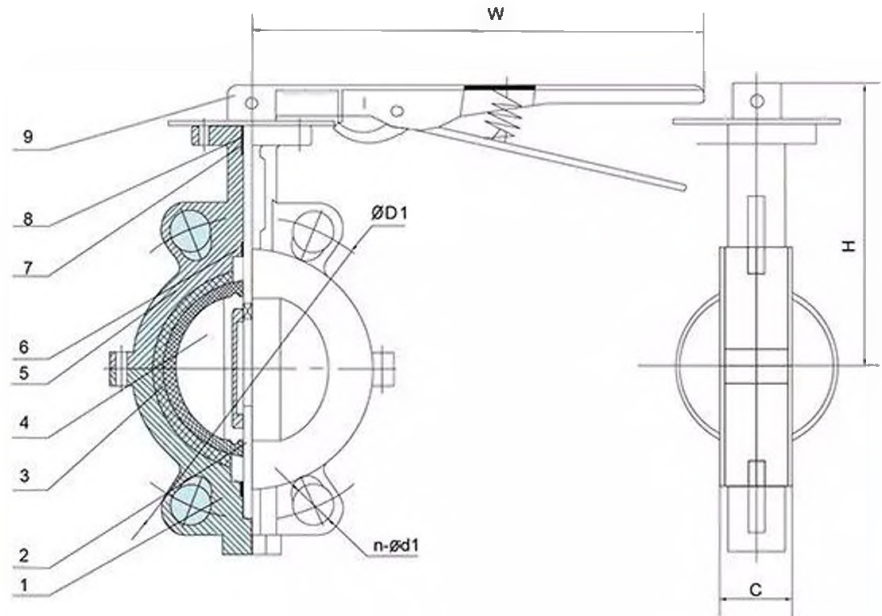

PTFE Coated Butterfly Valve (Wafer Type)