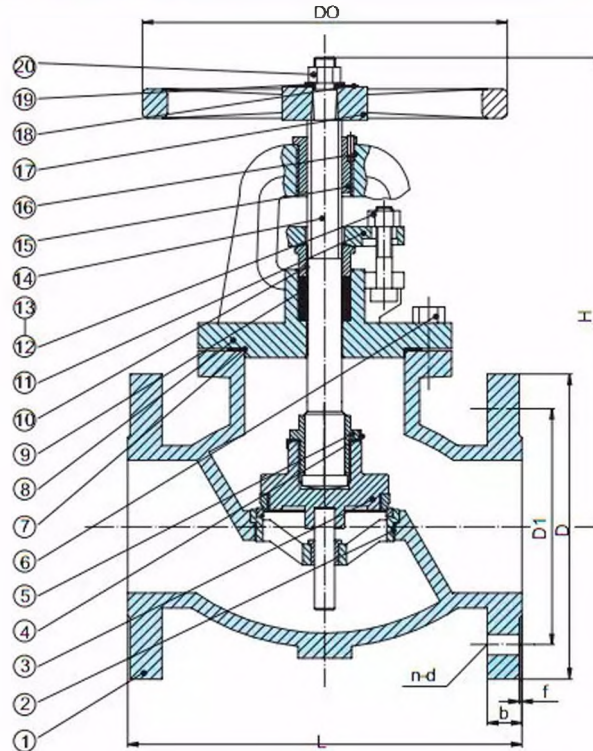

GLOBE VALVE (BS5152)

NO.	PART	MATERIAL	STANDARD
1	Body	Cast Iron	BS1452 Cr.180
2	Seat Ring	Cast Bronze	BS1400 LG2
3	Disc	Cast Bronze	BS1400 LG2
4	Gasket	Brass	BS2874 CZ122
5	Swivel Nut	Cast Brass	BS1400 PCB1
6	Bolts	Steel	BS970 43A
7	Body Gasket	Graphite	BS2494 Type W
8	Bonnet	Cast Iron	BS1452 Cr.180
9	Packing	Graphite	BS2494 Type W
10	Packing Gland	Cast Brass	BS1400 PCB1
11	Gland Follower	Ductile Iron	BS2789 Gr.420-12
12	Gland Follower Bolts	Steel	BS970 43A
13	Gland Follower Nuts	Steel	BS970 43A
14	Stem	Brass	BS2874 CZ122
15	Yoke Bushing	Cast Bronze	BS1400 LG2
16	Screw	Steel	BS970 43A
17	Handwheel	Cast Iron	BS1452 Cr.180
18	Identification Plate	Aluminium	
19	Washer	Steel	BS970 43A
20	Handwheel Nut	Steel	BS970 43A

DIM.	VALVE SIZE									
	50	65	80	100	125	150	200	250	300	
L	203	216	241	292	330	356	495	622	698	
D	165	185	200	220	250	285	340	405	460	
D1	125	145	160	180	210	240	295	355	410	
b	20	20	22	24	26	26	30	32	32	
f	2	2	2	2	2.5	2.5	2.5	2.5	2.5	
n-d	4-19	4-19	8-19	8-19	8-19	8-23	12-28	12-28	12-28	
DO	178	178	200	254	300	300	348	400	457	
H	295	330	365	400	450	525	595	685	830