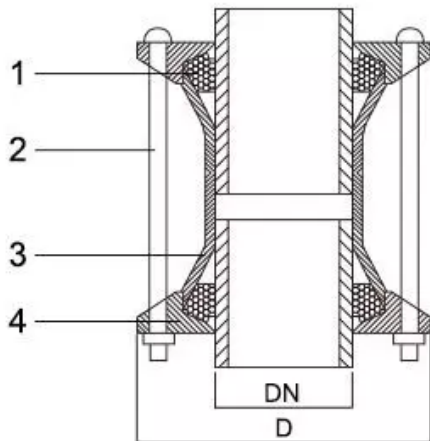

## Pipe Joint Blue Epoxy Coated Ductile Iron Wide Range Universal Coupling

The gland type loose sleeve expansion joint is composed of loose sleeve telescopic joint and two spacing short pipes. It is mainly used to absorb the axial displacement and loose pipe connection under axial pressure and thrust in the allowable displacement range.

### Product Description

1. large scale expansion
2. installation is simple and convenient
3. long service life
4. convenient maintenance

TIME	DESCRIPTION	MATERIAL	STANDARD
1	GASKET	EPDM	EN681-1
2	FASTENER	GD 4.8	COMMERCIAL
3	SLEEVE	STEEL	EN 10025
4	END RING	EN GJS400-15	EN 1563

DN	RANGE(MM)	L(MM)	D(MM)	BOLT	
				SIZE	QTY
50	59-72	102	165	M12*180	2
65	72-85	102	185	M12*180	2
80	88-103	102	185	M12*180	4
100	109-128	102	218	M12*180	4
125	132-146	102	250	M12*180	4
150	159-182	102	272	M12*200	4