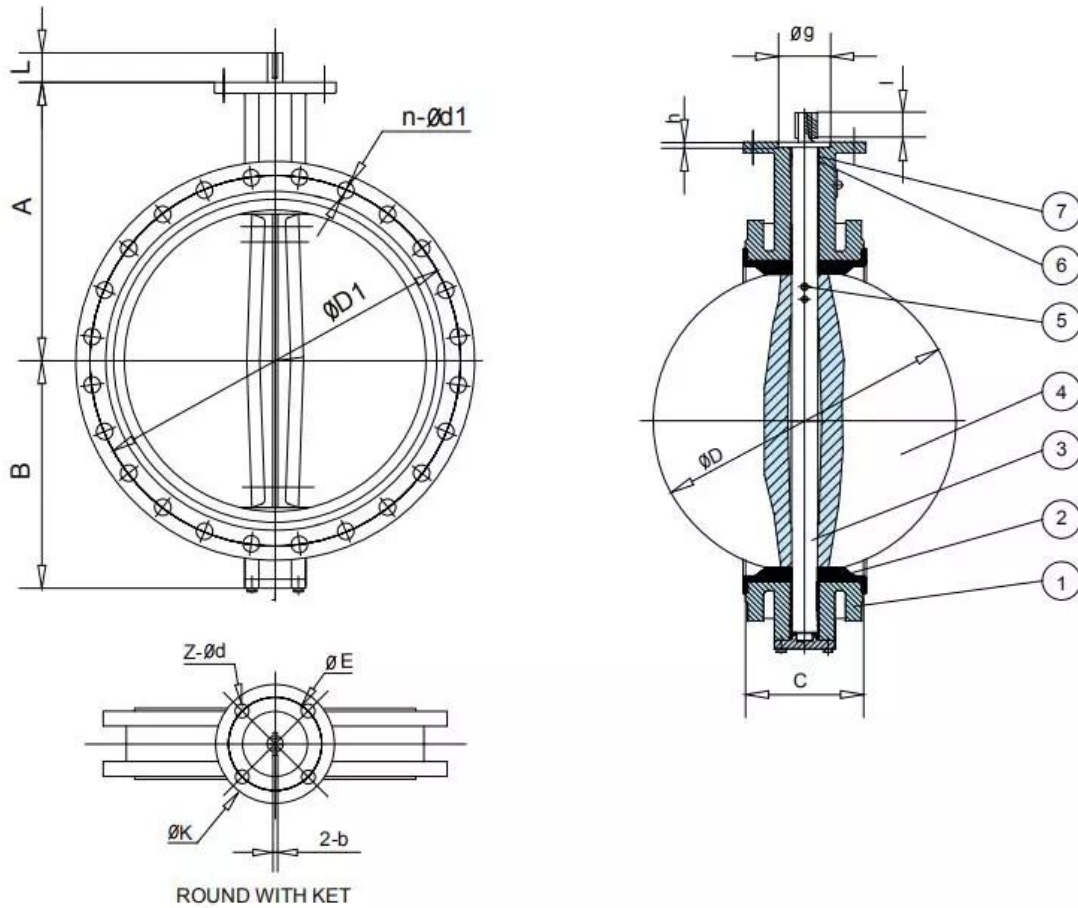

Main Material:

Name	Material
Body	Cast Iron Ductile Iron
Disc	Ductile Iron Carbon Steel Stainless Steel AL-Bronze
Shaft	Stainless Steel Monel K500
Seat	BUNA NBR EPDM VITON HEPDM Neoprene Hypalon Natural rubber