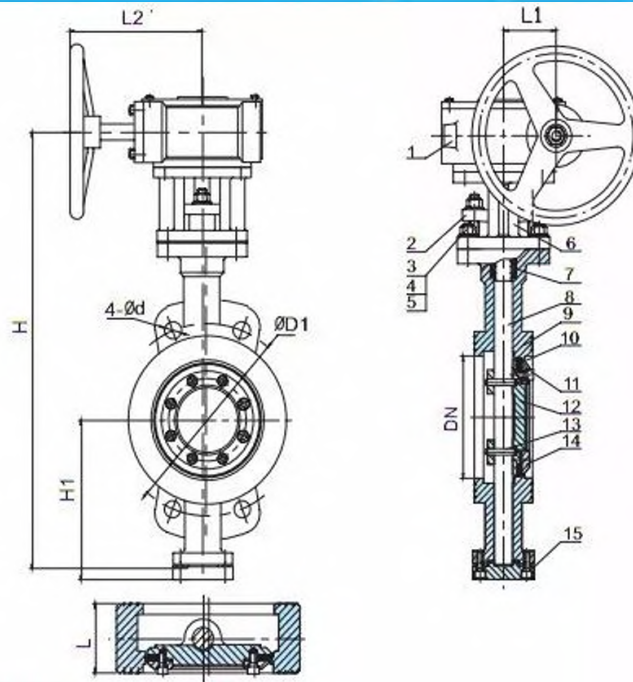

Origin: Tianjin China

HS Code: 84818040

Media: Water

Driving Mode: Worm Gear

Connection Form: Flange

Structure: Three-Eccentric
Sealing

Seal Form: Force Sealed

Valve Stem: Normal

Product Description

Specifications

Size DN50--DN2000

Normal Pressure PN10/PN16/PN25,150-300 Lb

Working Temperature -15c---425c

Suitable Medium Chemicals,air,water,steam,oil,
acids,salts,etc

Standards:

Design standard	API609, ANSI B16.34, JISB2064, GB T12238
Face to Face	ANSIB16.10,JIS B2002,DIN3202,ISO5752, BS 5155
Flange drilling	DIN2501 PN10/16, ANSI 125/150/300, BS4504, JIS10K
Top Flange	ISO5211
Test Inspection	API598

Metal Seated Eccentric Butterfly Valve (Wafer Type)

STANDARD MATERIALS OF MAIN PARTS

NO.	PART	DIMENSIONS
1	Wormgear Actuator	Components
2	Packing Flange	Carbon Steel
3	Stud	Carbon Steel
4	Washer	Spring Steel
5	Bolt	Carbon Steel
6	Connecting Suppor	Carbon Steel
7	packing	Flexible Graphite
8	Stem	Stainless Steel 420
9	Body	Carbon Steel ,CF8 CF8M
10	Sealing Ring	SS316 + Flexible Graphite
11	Bolt	Carbon Steel
12	DiSC	Carbon Steel ,CF8 CF8M
13	pin	Stainless Steel 420
14	Disc Flange	Carbon Steel
15	End Cover	Carbon Steel

DIMENSIONS

DN	L	H	H1	L1	L2	D1	4-Ød
DN50(2")	43	250	80	48	145	125	4-18
DN65(2.5")	46	265	95	48	145	145	4-18
DN80(3")	64	275	100	48	145	160	4-18
DN100(4")	64	370	125	48	145	180	4-18
DN125(5")	70	420	135	70	175	210	4-18
DN150(6")	76	505	172	70	175	240	4-22
DN200(8")	89	610	240	90	200	295	4-22
DN250(8")	114	665	265	90	200	350	4-22
DN300(12")	114	755	295	125	280	400	4-22
DN350(14")	127	860	330	125	280	460	4-22
DN400(16")	140	890	370	125	280	515	4-26
DN450(18")	152	966	395	130	280	565	4-26
DN500(20")	152	1040	430	130	280	620	4-26
DN600(24")	154	1285	490	175	365	725	4-30
DN700(28")	165	1395	545	175	365	840	4-30
DN800(32")	190	1560	615	225	440	950	4-33
DN900(36")	203	1700	700	225	440	1050	4-33
DN1000(40")	216	1865	715	290	490	1160	4-36