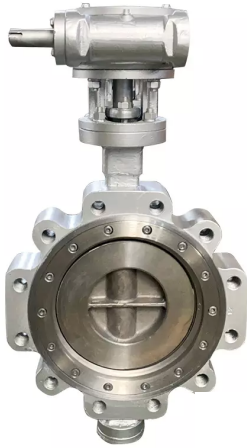

WCB DN250 Triple Eccentric Lug Butterfly Valve

Name:Worm Gear Lug WCB Triple Eccentric Butterfly Valves

Material:Body: WCB; Disc: 6A, Stem: 316. Seat: surface STL,Sealing ring: SS316+STL

Nominal Pressure:150LB

Nominal Diameter:DN250

End Connection:Lug

Structure:Triple Eccentricity

Operation:Worm gear

Valve type:Industrial Valve

Working Temp.: -100°C~+425°C

Model: LUG23

Port: Tianjin, China

Payment Terms: L/C, T/T

Min. Order: 5 Piece

Brand: TFW

Production Capacity: 5000PCS/Month

Transport Package: Plywood Case

Product Description

Name:Worm Gear Lug WCB Triple Eccentric Butterfly Valves

Material:Body: WCB; Disc: 6A, Stem: 316. Seat: surface STL,Sealing ring: SS316+STL

The stem is offset on both the X (1)and Y (2) axis of the valve's

center line. This produces a cam—like motion. The third offset (3)

consists of an inclined conical profile machined into the valve

sealing surface. This allows rotary engagement and disengagement of the seat and seal ring without interference. All rubbing between seat and seal ring is thereby eliminated. Once the seat and seal ring are fully engaged torque is applied in order to create a bi-directional, zero leakage, metal-to-metal seal. For this reason, triple offset valves are often defined as "torque" seated rather than "position" seated as in the case of resilient or high performance products. Multi-layer disc sealing ring adopts ss304 and graphite laminated, sealing by the inside graphite, applied for low and middle pressure, as recycle water, swage treatment, city building, etc.