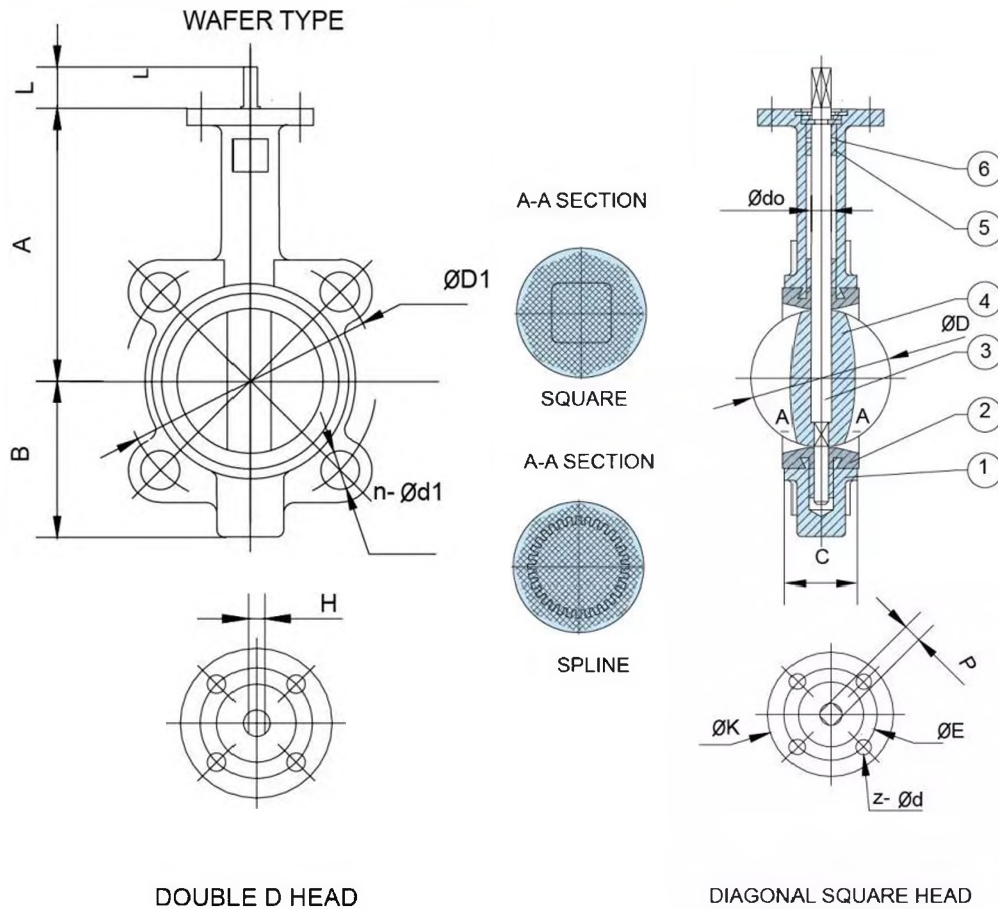

Wafer Butterfly Valve (Four Holes With Tongue-And-Groove Seat)

STANDARD MATERIALS OF MAIN PARTS

NO.	PART	MATERIAL
1	Body	Cast Iron, Ductile Iron, Carbon Steel, Stainless Steel
2	Seat	NBR, EPDM, Viton, Neoprene, Hypalon, Silicon
3	Shaft	Stainless Steel 416, 316,304
4	Disc	Ductile Iron+Ni (Nylon/Epoxy), CF8, CF8M, Bronze
5	Bushing	PTFE
6	O Ring	NBR,EPDM

DIMENSIONS

SIZE		A	B	C	D	L	d0	P	H	UPPER FLANGE		ANSI 150		DIN PN10		
in	DN									K	E	z-d	D1	n-d1	D1	n-d1
2	50	161	80	42.4	56	32	14.3/12.6	11/9	10	90	70	4-9	120.5	4-19	125	4-18
2-1/2	65	175	89	45.8	67.87	32	14.3/12.6	11/9	10	90	70	4-9	139.5	4-19	145	4-18
3	80	181	95	45.8	80.5	32	14.3/12.6	11/9	10	90	70	4-9	152.5	4-19	160	4-18
4	100	200	114	52	106.1	32	15.77	11	12	90	70	4-9	190.5	8-19	180	8-18
5	125	213	127	55	131	32	18.92	14	14	90	70	4-9	216	8-22	210	8-18
6	150	226	139	55	153.3	32	18.92	14	14	90	70	4-9	241.5	8-22	240	8-23
8	200	260	175	61	204.8	45	22.1	17	17	125	102	4-12	298.5	8-22	295	8-23
10	250	292	203	67.2	255.4	45	28.45	22	22	125	102	4-12	362	12-25	350	12-23
12	300	337	242	77	306.6	45	31.6	22	24	125	102	4-12	432	12-25	400	12-23

NOTE: (1) The maximum working pressure is 1.0 MPa (150PSI) .