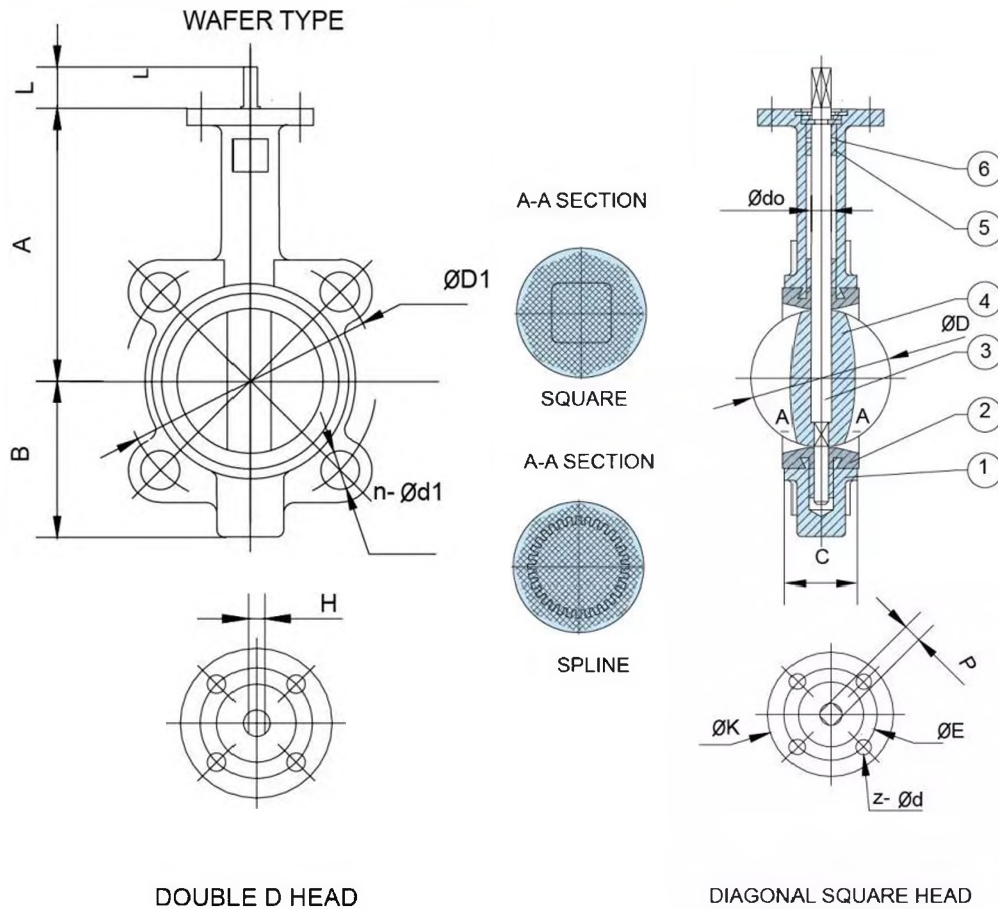

Worm Gear Butterfly Valve with Pin Pn16 JIS10k

Product Description

Part Name	Material
Body	CI/DI/WCB/SS
Disc	DI/ALB/WCB/MONEL/CF8/CF8M
Stem	SS416/SS304/SS316/WCB
Seat	EPDM/BUNA/NBR/NR/PTFE/HYPALON/VITON/NEOPRENE

Wafer Butterfly Valve (Four Holes With Tongue-And-Groove Seat)

STANDARD MATERIALS OF MAIN PARTS

NO.	PART	MATERIAL
1	Body	Cast Iron, Ductile Iron, Carbon Steel, Stainless Steel
2	Seat	NBR, EPDM, Viton, Neoprene, Hypalon, Silicon
3	Shaft	Stainless Steel 416, 316, 304
4	Disc	Ductile Iron+Ni (Nylon/Epoxy), CF8, CF8M, Bronze
5	Bushing	PTFE
6	O Ring	NBR, EPDM

DIMENSIONS

SIZE		A	B	C	D	L	d0	P	H	UPPER FLANGE			ANSI 150		DIN PN10	
in	DN									K	E	z-d	D1	n-d1	D1	n-d1
2	50	161	80	42.4	56	32	14.3/12.6	11/9	10	90	70	4-9	120.5	4-19	125	4-18
2-1/2	65	175	89	45.8	67.87	32	14.3/12.6	11/9	10	90	70	4-9	139.5	4-19	145	4-18
3	80	181	95	45.8	80.5	32	14.3/12.6	11/9	10	90	70	4-9	152.5	4-19	160	4-18
4	100	200	114	52	106.1	32	15.77	11	12	90	70	4-9	190.5	8-19	180	8-18
5	125	213	127	55	131	32	18.92	14	14	90	70	4-9	216	8-22	210	8-18
6	150	226	139	55	153.3	32	18.92	14	14	90	70	4-9	241.5	8-22	240	8-23
8	200	260	175	61	204.8	45	22.1	17	17	125	102	4-12	298.5	8-22	295	8-23
10	250	292	203	67.2	255.4	45	28.45	22	22	125	102	4-12	362	12-25	350	12-23
12	300	337	242	77	306.6	45	31.6	22	24	125	102	4-12	432	12-25	400	12-23