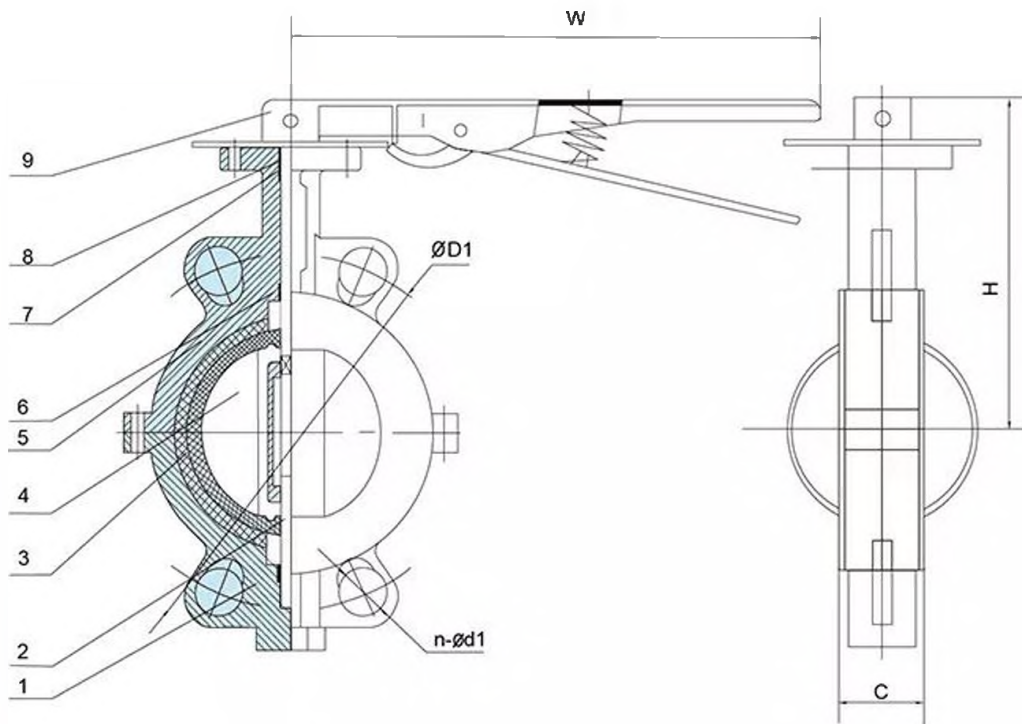

Wafer Type Butterfly Valve As2129 Table E/D

Product Description

Size:	DN50-DN1200
End Flange:	AS2129
Face to Face:	API609,BS5155,DIN3202,ISO5752
Top Flange:	ISO 5211
Normal Pressure:	PN1.0/1.6Mpa(150/200PSI)
Body:	Cast Iron/Ductile Iron/WCB/ALB/CF8/CF8M
Disc:	DI/ALB/CF8M/CF8/Hastelloy Alloy/Monel
Stem:	SS416/304/316/431
Seat:	Hypalon/EPDM/Neoprene/NBR/EPDM/Viton/Silicon/PTFE
Suitable Temperature:	-40C to 150°C

NOMINAL PRESSURE	1.0	MPa
SHELL TEST PRESSURE	1.5	
SEAL TEST PRESSURE	1.1	

STANDARD MATERIALS OF MAIN PARTS

ITEM	PART NAME	MA-	STANDARD
1	Lower Valve Body	Wcb	Cf8m
2	Stem	SS416	SS316
3	Seat	Ptfe	Ptfe
4	Disc	Wcb+Ptfe	Cf8m+Ptfe
5	Upper Valve Body	Wcb	CF8M
6	Bushing	Ptfe	Bronze
7	O Ring	Viton	Viton
8	Bushing	Ptfe	Bronze
9	Handle		

DIMENSIONS

SIZE		C	H	W	ANSI 150		DIN PN10/16	
IN	DN				D1	n-d1	D1	n-d1
1-1/2	40	40	150	270	98.5	4-15	110	4-18
2	50	43	167	270	120.5	4-19	125	4-18
2-1/2	65	46	170	270	139.5	4-19	145	4-18
3	80	46	170	270	152.5	4-19	160	4(4/8)-18
4	100	52	181	270	190.5	4(8)-19	180	4(8)-18
5	125	56	205	270	216	4(8)-22	210	4(8)-18
6	150	56	219	270	241.5	4(8)-22	240	4(8)-23
8	200	60	268	360	298.5	4(8)-22	295	4(8/12)-23
10	250	68	284	500	362	4(12)-25	350/355	4(12)-23/27
12	300	78	337	500	432	4(12)-25	400/410	4(12)-23/27